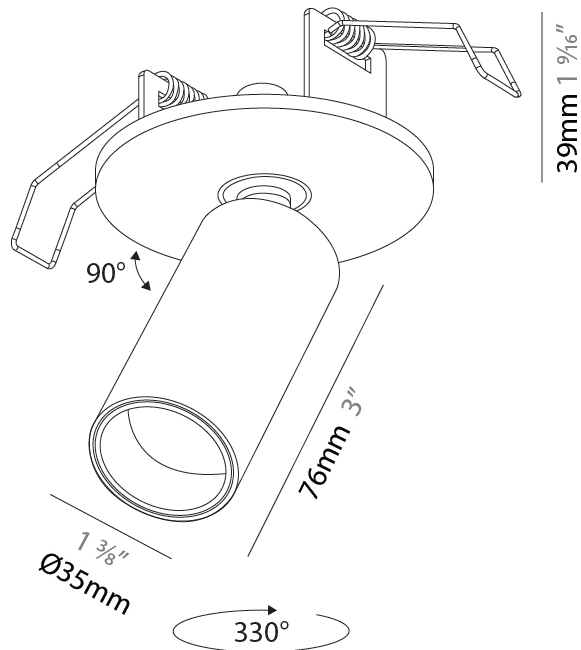

GENERAL

Series: Imagine Micro
 Subseries: Imagine Micro
 Brand: Prolicht
 Division: Architectural
 Mounting Type: Surface
 Mounting Location: Ceiling
 Subcategory: Spots

PHYSICAL

Shape: Cylinder
 Diameter (mm): 35
 Diameter (in): 1 3/8
 Height (mm): 76
 Height (in): 3
 Max. Overall Height (mm): 106
 Max. Overall Height (in): 4 3/16
 Light Distribution: Adjustable / Direct
 Weight (kg): 0.278
 Weight (lbs): 0.61
 Fixture Finish: SSR / BKV / CWI / CRY / HAB / UFT / ITA / RUA / FTG / MYG / LOD / PUS / FRO / FUP / KIA / POP / BLS / SPG / MEY / GOH / GUM / CHC / COM / ABZ / JAG / OBR / MOS / ROR
 Holder Finish: WHI / BLK
 Fixture Material: Aluminum Die Cast

OPTICAL

Beam Angle: 22 / 38 / 62
 Adjustability: Rotational 330°; Tilt 90°

RATINGS AND CERTIFICATIONS

Certified By: Certified for North American Standards
 IP rating: IP20

A3D324-

PROJECT	_____
TYPE	_____
SPECIFIER	_____
QUANTITY	_____
DATE	_____