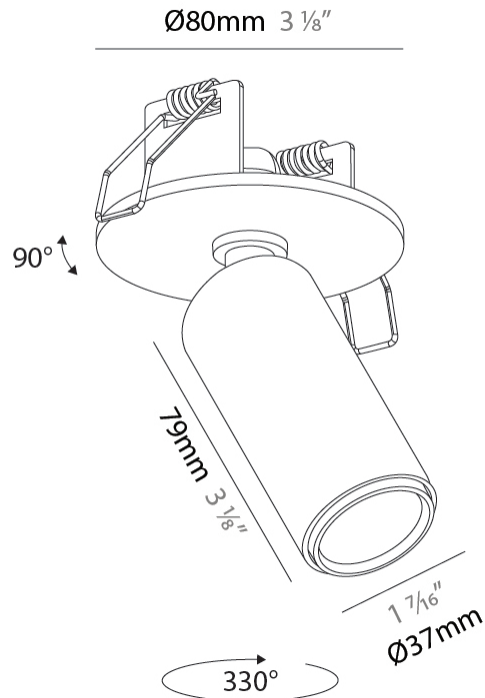

GENERAL

Series: Imagine Micro
 Subseries: Imagine Micro Flex
 Brand: Prolicht
 Division: Architectural
 Mounting Type: Surface
 Mounting Location: Ceiling
 Subcategory: Spots

PHYSICAL

Shape: Cylinder
 Diameter (mm): 37
 Diameter (in): 1 7/16
 Height (mm): 76
 Height (in): 3
 Max. Overall Height (mm): 106
 Max. Overall Height (in): 4 3/16
 Light Distribution: Adjustable / Direct
 Weight (kg): 0.278
 Weight (lbs): 0.61
 Fixture Finish: SSR / BKV / CWI / CRY / HAB / UFT / ITA / RUA / FTG / MYG / LOD / PUS / FRO / FUP / KIA / POP / BLS / SPG / MEY / GOH / GUM / CHC / COM / ABZ / JAG / OBR / MOS / ROR
 Holder Finish: WHI / BLK
 Fixture Material: Aluminum Die Cast

OPTICAL

Beam Angle: 14 / 20 / 52
 Adjustability: Rotational 350°; Tilt 90°

RATINGS AND CERTIFICATIONS

Certified By: Certified for North American Standards
 IP rating: IP20

IMAGINE MICRO FLEX SURFACE

A3D321-

GENERAL

Series: Imagine Micro
 Brand: Prolicht
 Division: Architectural
 Mounting Type: Recessed
 Mounting Location: Ceiling
 Subcategory: Spots

PHYSICAL

Shape: Cylinder
 Diameter (mm): 23
 Diameter (in): 7/8
 Height (mm): 50
 Height (in): 1 ¹⁵/₁₆
 Max. Overall Height (mm): 76
 Max. Overall Height (in): 3
 Light Distribution: Adjustable / Direct
 Weight (kg): 0.089
 Weight (lbs): 0.196
 Fixture Finish: SSR / BKV / CWI / CRY / HAB / UFT / ITA / RUA / FTG / MYG / LOD / PUS / FRO / FUP / KIA / POP / BLS / SPG / MEY / GOH / GUM / CHC / COM / ABZ / JAG / OBR / MOS / ROR
 Holder Finish: WHI / BLK
 Fixture Material: Aluminum Die Cast