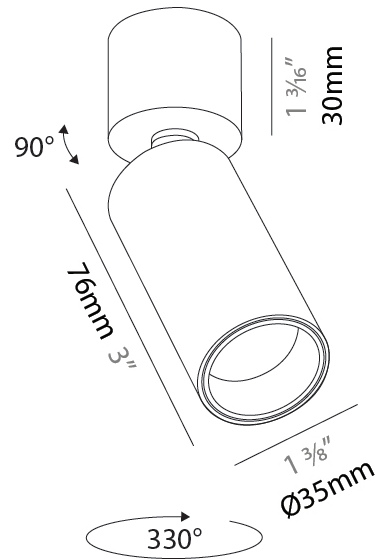

GENERAL

Series: Imagine Micro
 Brand: Prolicht
 Division: Architectural
 Mounting Type: Surface
 Mounting Location: Ceiling
 Subcategory: Spots

PHYSICAL

Shape: Cylinder
 Diameter (mm): 35
 Diameter (in): 1 3/8
 Height (mm): 76
 Height (in): 3
 Max. Overall Height (mm): 106
 Max. Overall Height (in): 4 3/16
 Light Distribution: Adjustable / Direct
 Weight (kg): 0.165
 Weight (lbs): 1.42
 Fixture Finish: SSR / BKV / CWI / CRY / HAB / UFT / ITA / RUA / FTG / MYG / LOD / PUS / FRO / FUP / KIA / POP / BLS / SPG / MEY / GOH / GUM / CHC / COM / ABZ / JAG / OBR / MOS / ROR
 Holder Finish: WHI / BLK
 Fixture Material: Aluminum Die Cast

OPTICAL

Beam Angle: 22 / 36 / 62
 Adjustability: Rotational 350°; Tilt 90°

RATINGS AND CERTIFICATIONS

Certified By: Certified for North American Standards
 IP rating: IP20

A3D323-

PROJECT

TYPE

SPECIFIER